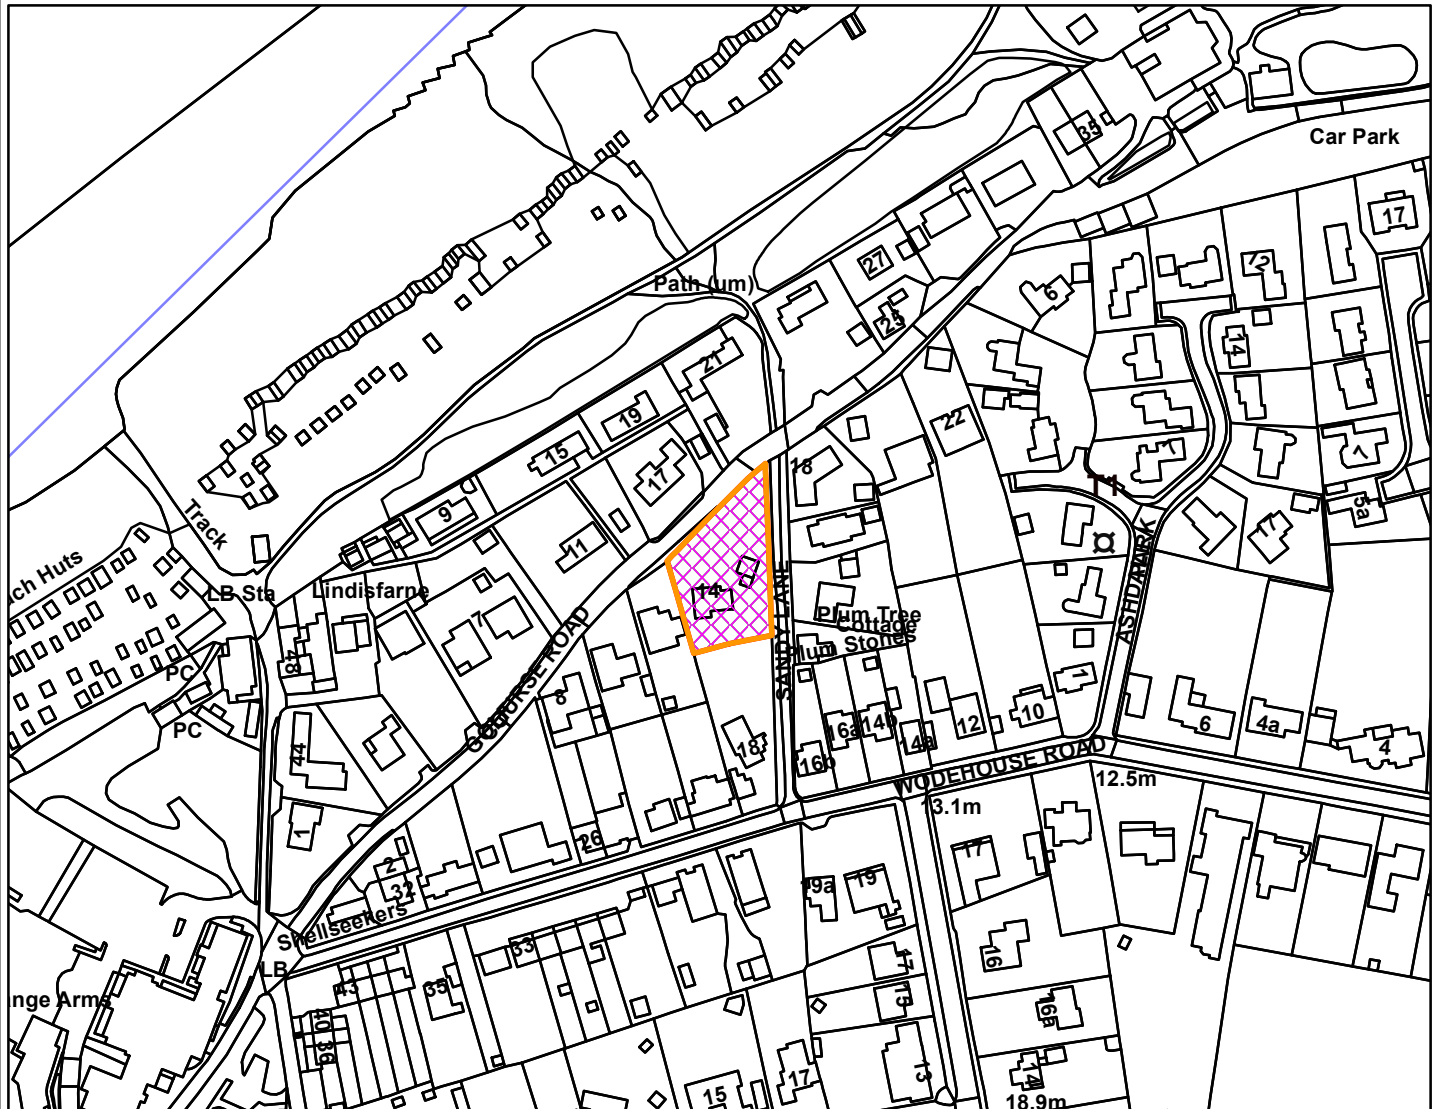

Wish Cottage 14 Golf Course Road Old Hunstanton PE36 6JG

**Legend**

[Empty legend box]

**Scale:** 1:2,500

Reproduced from the Ordnance Survey map with permission of the Controller of His Majesty's Stationery Office © Crown Copyright 2023.

Unauthorised reproduction infringes Crown Copyright and may lead to prosecution or civil proceedings.

|              |            |
|--------------|------------|
| Organisation | BCKLWN     |
| Department   | Department |
| Comments     | Not Set    |
| Date         | 16/07/2024 |
| MSA Number   | 0100024314 |